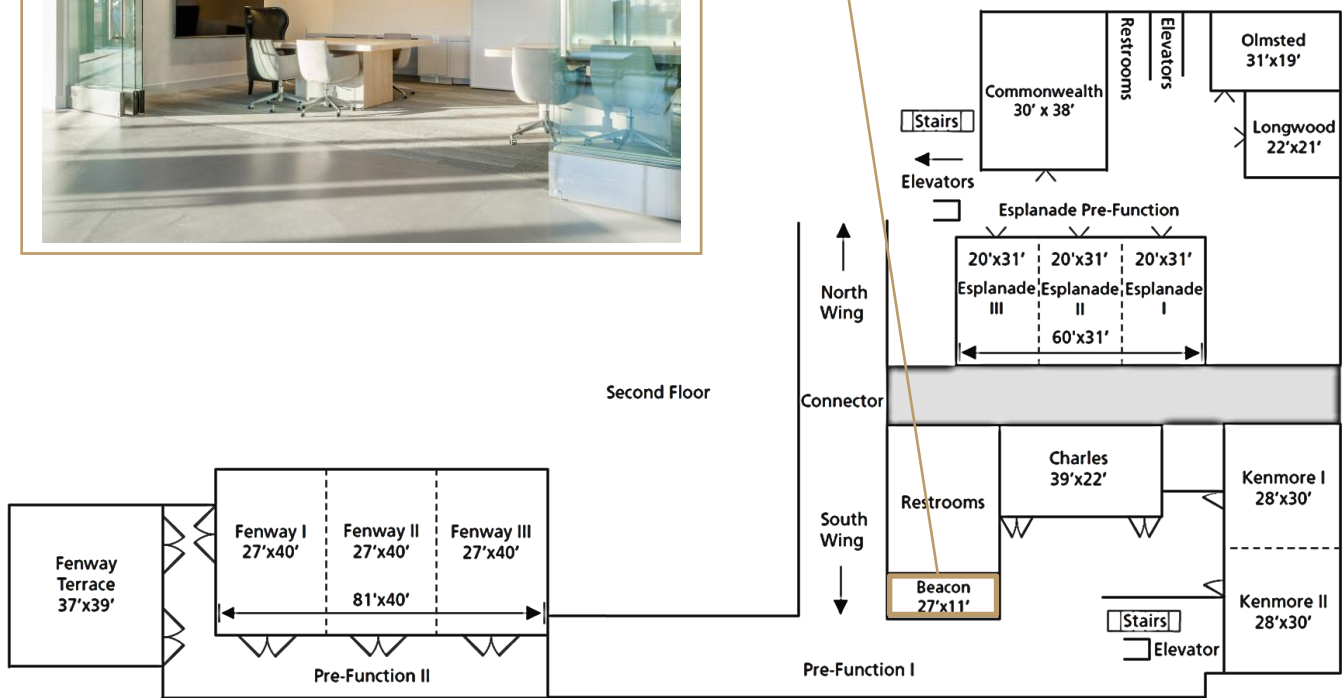

Room	Dimensions	Area	Theater	Classroom	Dinner	U-Shape	Conference	Reception	Ceiling
Beacon Room	27' x 11' 8m x 3m	295 sf 27 sm	N/A	N/A	10	N/A	10	N/A	9' 3m

**FEATURES AND AMENITIES**

- Floor-to-ceiling windows for natural light
- Two (2) Large work tables with built-in electrical and audio-visual connections as well as comfortable chairs
- 52" | 132cm high-definition flat panel monitor
- Bose™ sound system
- Built-in cabinets with ample storage and sliding wall panels
- Complimentary high-speed Wi-Fi access to the internet