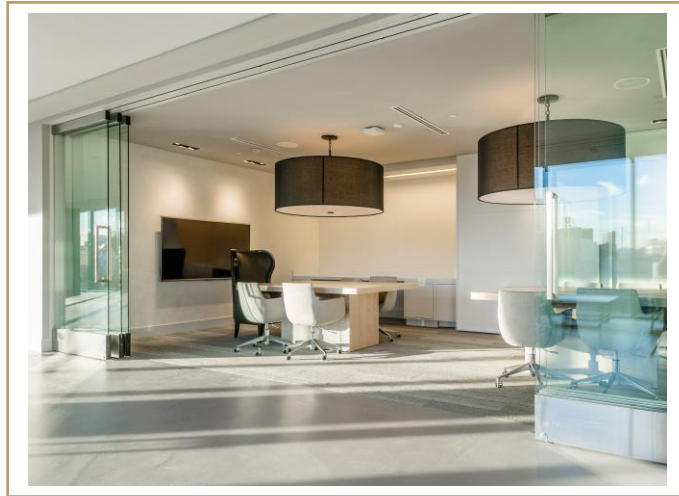

You and your attendees will appreciate Hotel Commonwealth's refreshingly re-imagined private event space. Each designed with thoughtful features to keep you productive and comfortable; such as hassle-free complimentary high-speed Wi-Fi internet access and state-of-the-art audio-visual support.

Room	Dimensions	Area	Theater	Classroom	Dinner	U-Shape	Conference	Reception	Ceiling
Beacon Room	27' x 11' 8m x 3m	295 sf 27 sm	N/A	N/A	10	N/A	10	N/A	9' 3m

**FEATURES AND AMENITIES**

- Floor-to-ceiling windows for natural light
- Two (2) Large work tables with built-in electrical and audio-visual connections as well as comfortable chairs
- 52" | 132cm high-definition flat panel monitor
- Bose™ sound system
- Built-in cabinets with ample storage and sliding wall panels
- Complimentary high-speed Wi-Fi access to the internet