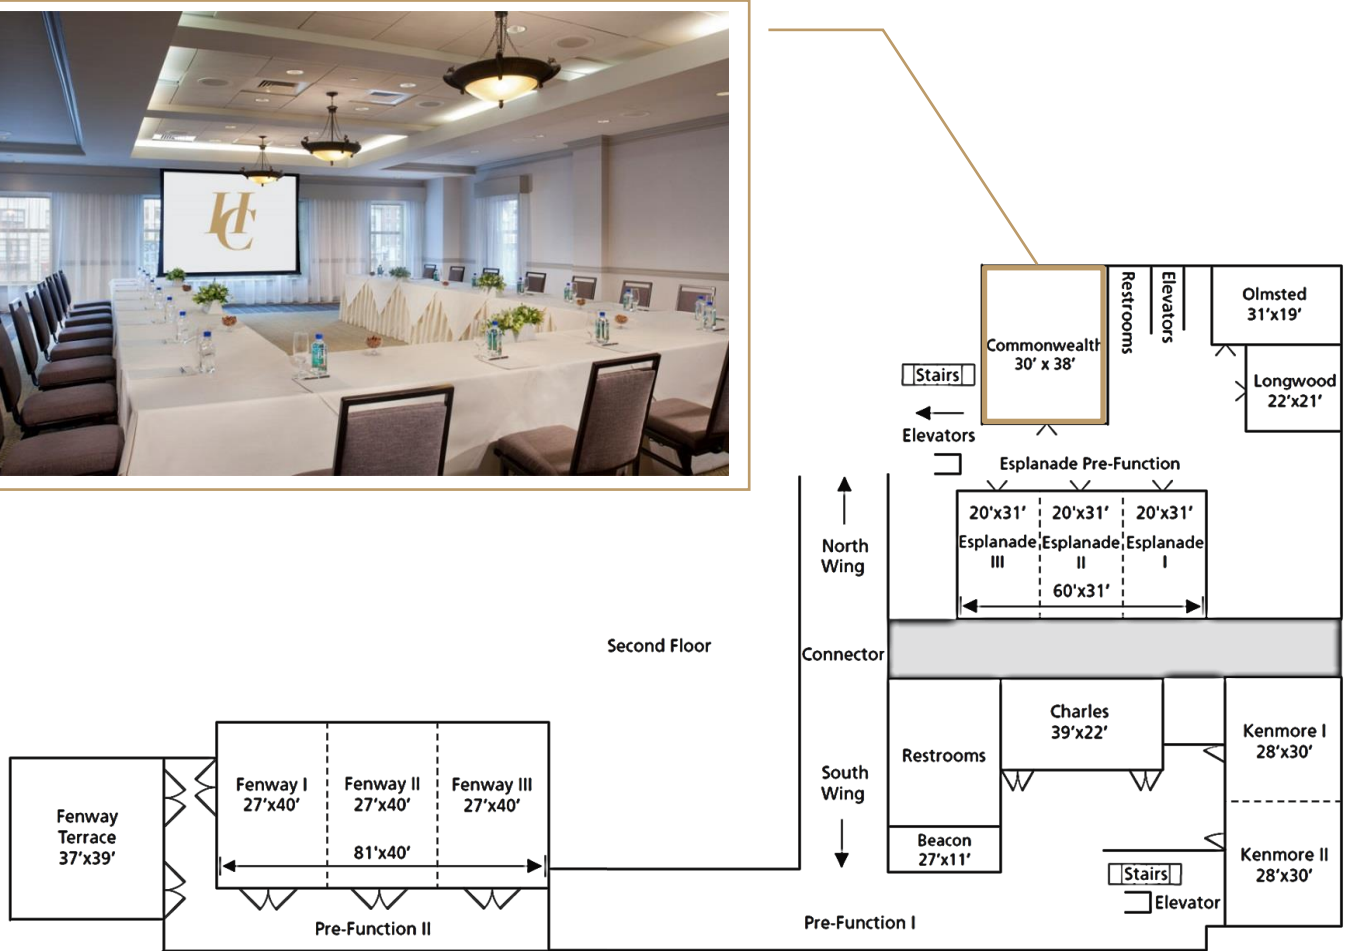

You and your attendees will appreciate Hotel Commonwealth's refreshingly re-imagined private event space. Each designed with thoughtful features to keep you productive and comfortable; such as hassle-free complimentary high-speed Wi-Fi internet access and state-of-the-art audio-visual support.

Room	Dimensions	Area	Theater	Classroom	Dinner	U-Shape	Conference	Reception	Ceiling
Commonwealth Room	30' x 38' 9m x 12m	1,140 sf 106 sm	85	64	80	30	30	100	9' 3m

FEATURES AND AMENITIES

- Large windows for natural light
- Complimentary built-in projection screen
- Built-in Bose™ speakers
- Complimentary high-speed Wi-Fi access to the internet