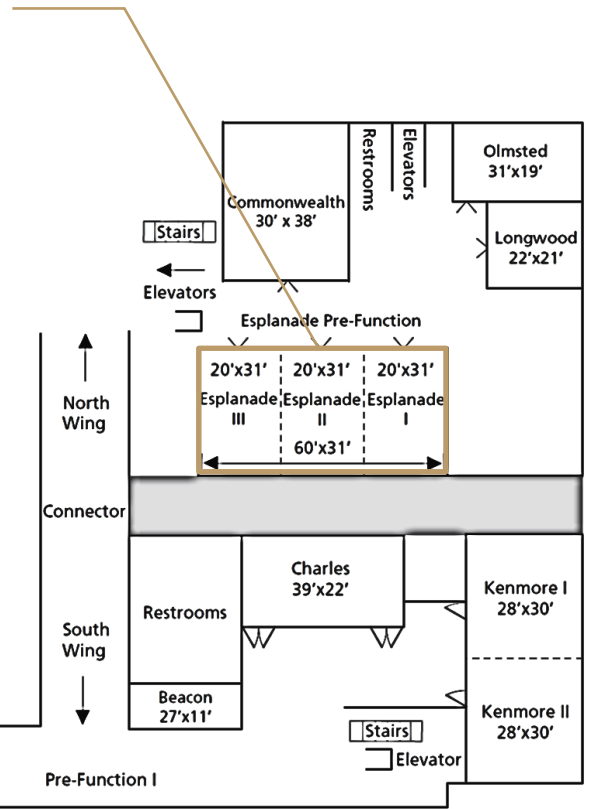

Second Floor

Room	Dimensions	Area	Theater	Classroom	Dinner	U-Shape	Conference	Reception	Ceiling
Esplanade	60'x31' 18m x 9m	1,860 sf 173 sm	180	90	150	45	50	300	14' 4m
Esplanade I, II or III	20'x30' 6m x 9m	620 58 sm	45	20	36	16	18	30	14' 4m

FEATURES AND AMENITIES

- Impressive 14' | 4m ceiling to enhance your audio-visual presentation
- Complimentary built-in projection screen
- Built-in Bose™ speakers
- Complimentary high-speed Wi-Fi access to the internet