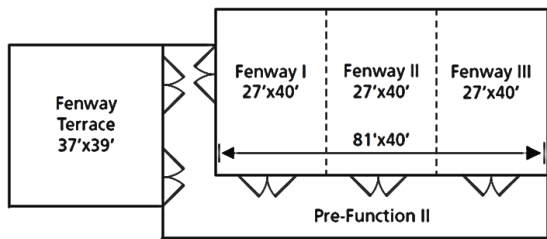

Second Floor

Room	Dimensions	Area	Theater	Classroom	Dinner	U-Shape	Conference	Reception	Ceiling
Esplanade	60'x31' 18m x 9m	1,860 sf 173 sm	180	90	150	45	50	300	14' 4m
Esplanade I, II or III	20'x30' 6m x 9m	620 58 sm	45	20	36	16	18	30	14' 4m