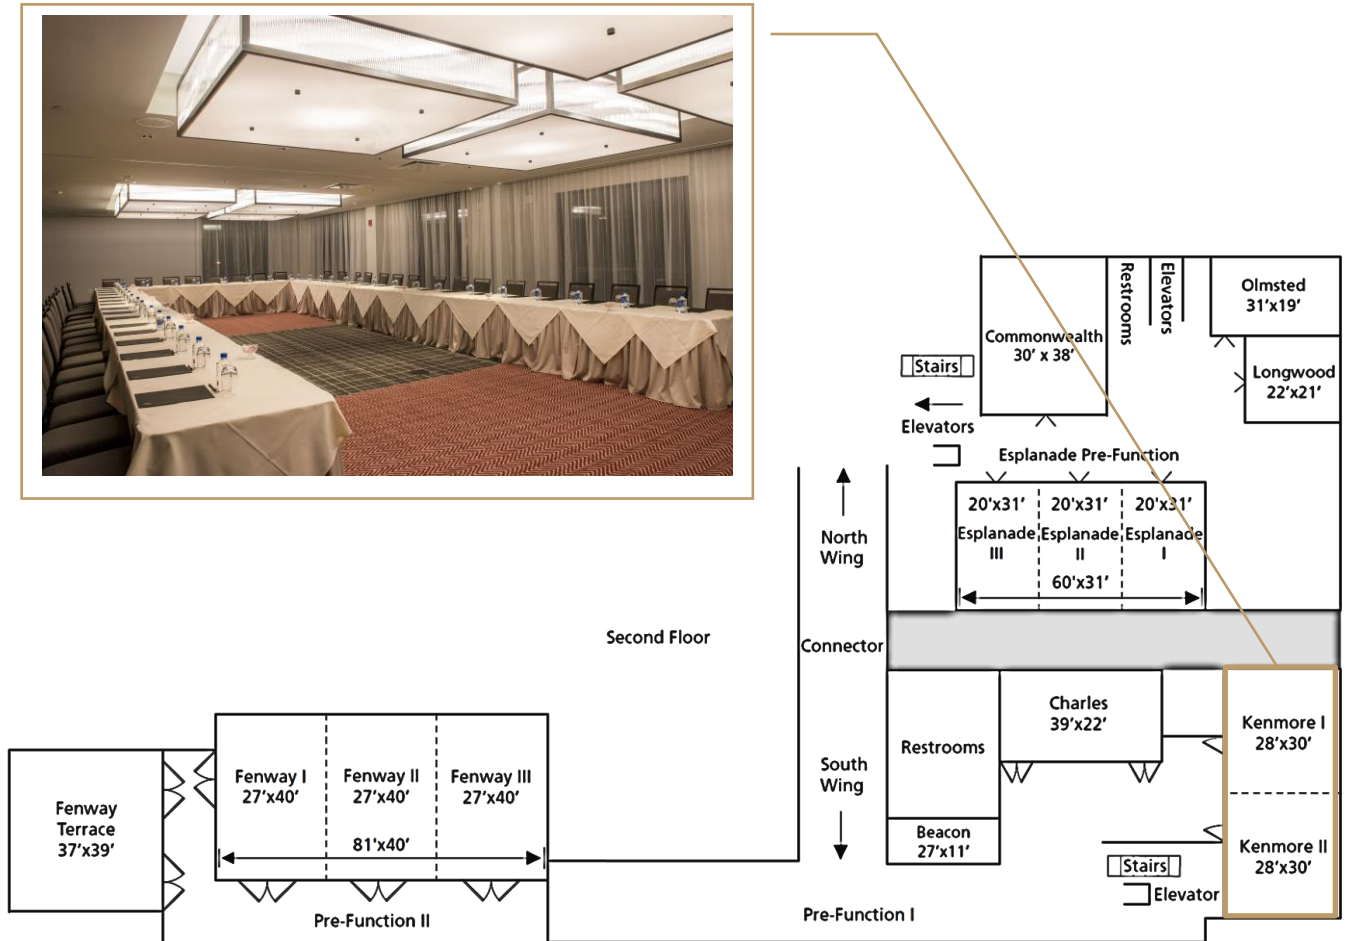

Room	Dimensions	Area	Theater	Classroom	Dinner	U-Shape	Conference	Reception	Ceiling
Kenmore Room	28' x 60' 9m x 18m	1,650 sf 153 sm	115	80	120	40	44	200	10' 3m
Kenmore Room I or II	28' x 30' 9m x 9m	825 sf 77 sm	55	40	60	20	20	75	10' 3m

FEATURES AND AMENITIES

- Floor-to-ceiling windows for natural light
- Complimentary built-in projection screens
- Built-in high-density LCD projectors
- Built-in Bose™ speakers
- Complimentary high-speed Wi-Fi access to the internet