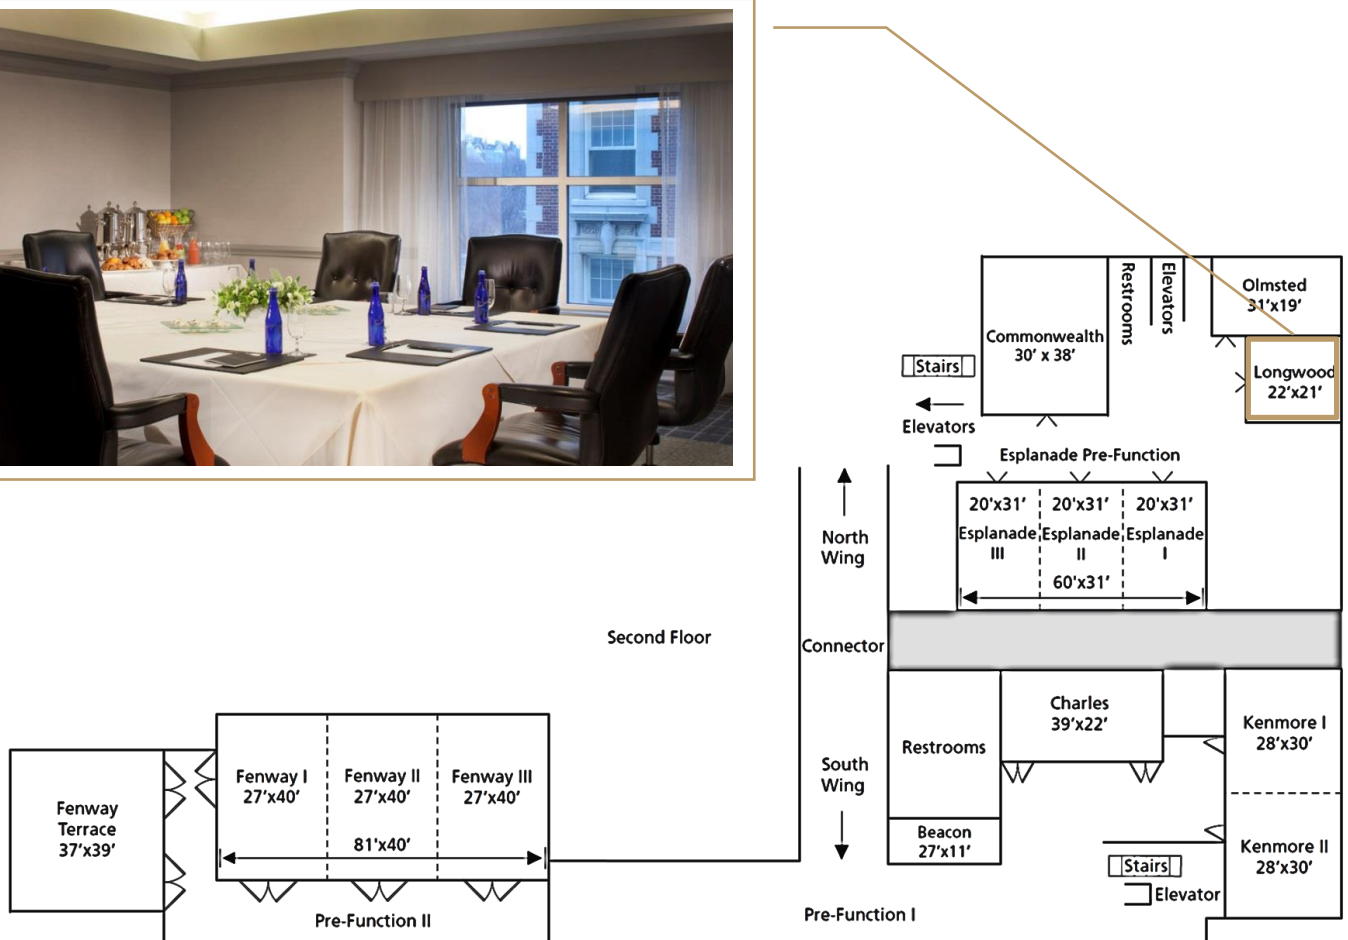

You and your attendees will appreciate Hotel Commonwealth's refreshingly re-imagined private event space. Each designed with thoughtful features to keep you productive and comfortable; such as hassle-free complimentary high-speed Wi-Fi internet access and state-of-the-art audio-visual support.

Room	Dimensions	Area	Theater	Classroom	Dinner	U-Shape	Conference	Reception	Ceiling
Longwood Room	22' x 21' 7m x 6m	462 sf 43 sm	40	24	30	16	16	30	9' 3m

FEATURES AND AMENITIES

- Large window for natural light
- Complimentary built-in projection screens
- Built-in Bose™ speakers
- Complimentary high-speed Wi-Fi access to the internet