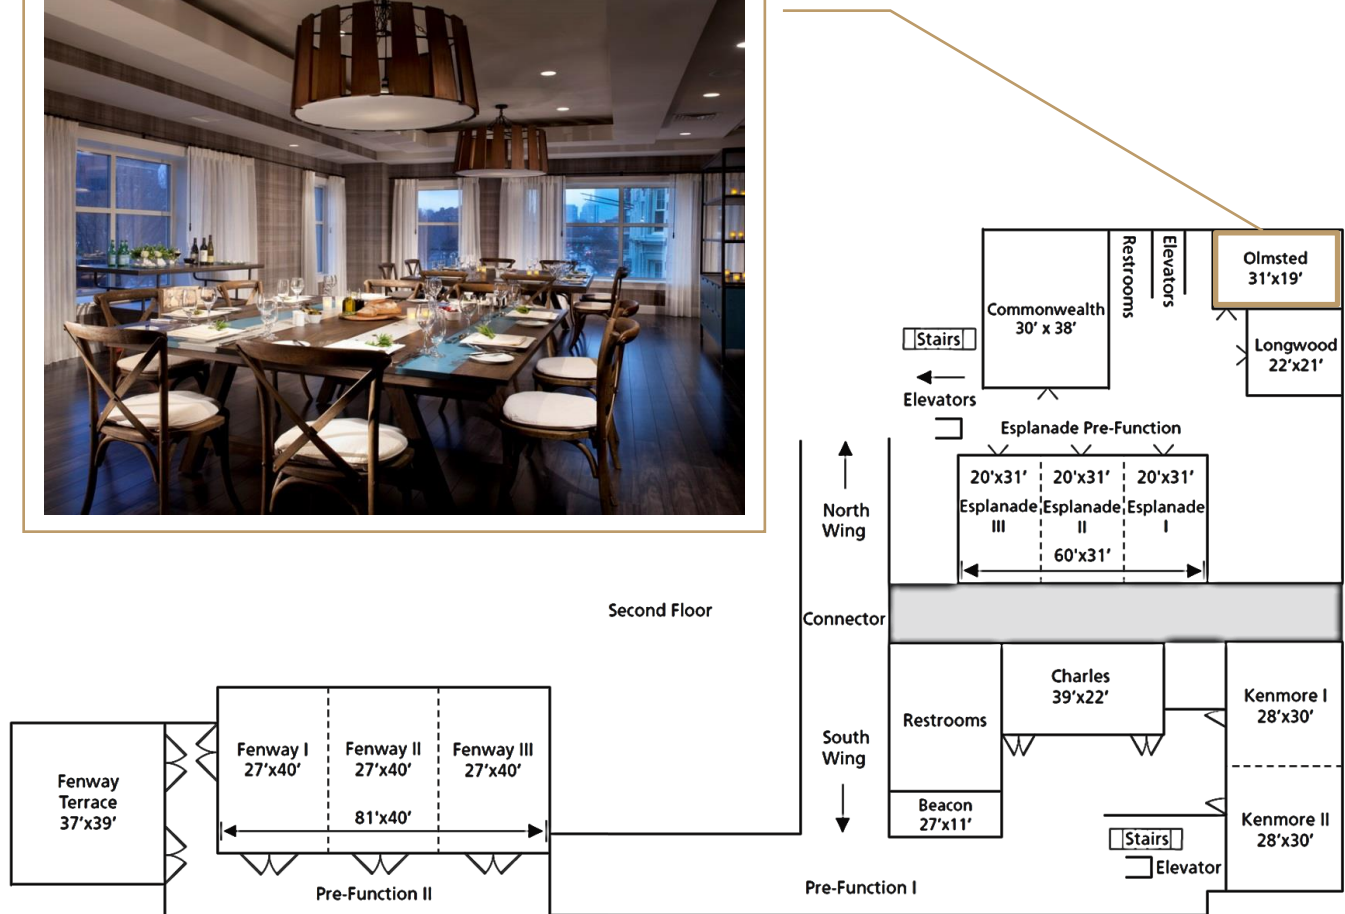

You and your attendees will appreciate Hotel Commonwealth's refreshingly re-imagined private event space. Each designed with thoughtful features to keep you productive and comfortable; such as hassle-free complimentary high-speed Wi-Fi internet access and state-of-the-art audio-visual support.

Room	Dimensions	Area	Theater	Classroom	Dinner	U-Shape	Conference	Reception	Ceiling
Olmsted Room	31' x 19' 9m x 6m	589 sf 54 sm	N/A	N/A	22	N/A	16	40	9' 3m

FEATURES AND AMENITIES

- Large windows for natural light
- Working fireplace to help you create a warm ambiance
- Complimentary built-in projection screens
- Built-in Bose™ speakers
- Complimentary high-speed Wi-Fi access to the internet